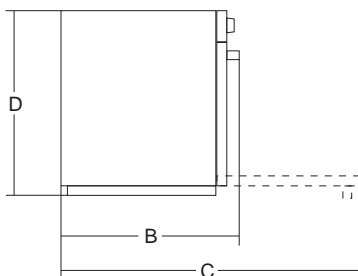

- alta / high
- media / medium
- bassa / low
- scongelamento / defrost

		watt	watt	Mhz	n.	min.	lit	mm	mm	mm	mm	kg	kg	
NE1840	1ph	3.200	1.800 / 900 / 340 / 170	2.450	4x450W	60 / 60 / 60 / 60	44	565x330 h.250 1 GN	650	526	850	471	54	58
NE1880	1ph	3.200	1.800 / 900 / 340 / 170	2.450	4x450W	15 / 15 / 60 / 60	44	565x330 h.250 1 GN	650	526	850	471	54	58
NE 2140	3ph	3.650	2.100 / 1.050 / 340 / 170	2.450	4x525W	60 / 60 / 60 / 60	44	565x330 h.250 1 GN	650	526	850	471	54	58
NE 3240	3ph	4.960	3.200 / 1.600 / 340 / 170	2.450	4x800W	60 / 60 / 60 / 60	44	565x330 h.250 1 GN	650	526	850	471	54	58