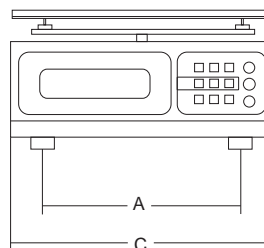

MINNEAPOLIS 20/2-5

- precision 2 gr. until 4 kg
- precision 5 gr. from 4 kg to 20 kg.

MINNEAPOLIS 40/5-10

- precision 5 gr. until 8 kg
- precision 10 gr. from 8 kg to 40 kg.

MINNEAPOLIS 10/2 - 20/5 - 40/10 INOX

MINNEAPOLIS 30/1

MINNEAPOLIS 30/1

- Digital portable scales for the kitchen or precision work.
- Stainless steel tray.
- Large digital back lit display.
- Powered by rechargeable batteries.
- Piece counter option.
- Max weight 30 Kg division 1 g.
- Battery loading transformer included.

Warning! Scales for internal use not approved for sale.

				A	B	C	D	E			
	kg	g	mm	mm	mm	mm	mm	mm	kg	mm	kg
Minneapolis 10/2 Inox	10	2	240x180	160	160	248	253	132	3.5	320x320x190	4.5
Minneapolis 20/2-5 Inox	20	2-5	240x180	160	160	248	253	132	3.5	320x320x190	4.5
Minneapolis 40/5-10 Inox	40	5-10	240x180	160	160	248	253	132	3.5	320x320x190	4.5
Minneapolis 30/1	30	1	255x185	190	172	255	300	110	3.8	310x355x145	4.5