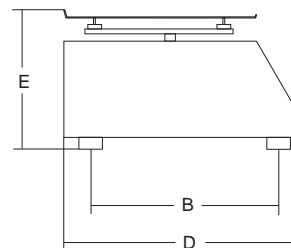

MINNEAPOLIS 20/2-5

- precision 2 gr. until 4 kg
- precision 5 gr. from 4 kg to 20 kg.

MINNEAPOLIS 40/5-10

- precision 5 gr. until 8 kg
- precision 10 gr. from 8 kg to 40 kg.

MINNEAPOLIS 10/2 - 20/5 - 40/10 INOX

Warning! Scales for internal use not approved for sale.

				A	B	C	D	E			
	kg	g	mm	mm	mm	mm	mm	mm	kg	mm	kg
Minneapolis 10/2 Inox	10	2	240x180	160	160	248	253	132	3.5	320x320x190	4.5
Minneapolis 20/2-5 Inox	20	2-5	240x180	160	160	248	253	132	3.5	320x320x190	4.5
Minneapolis 40/5-10 Inox	40	5-10	240x180	160	160	248	253	132	3.5	320x320x190	4.5
Minneapolis 30/1	30	1	255x185	190	172	255	300	110	3.8	310x355x145	4.5